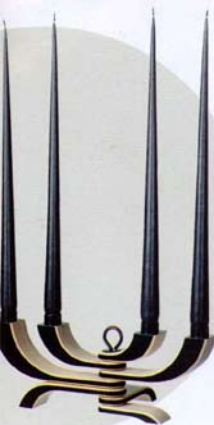

LET THERE BE LIGHT

As a gift or a treat, this ticks all the boxes. Contemporary, but still a relatively traditional shape, the Nordic Light candlestick has four turnable 'arms' for ever changing illumination. It's made from wood and comes in three colours – white, black and red – to brighten up your home in style. £38 at **Moleta Munro**, 4 Jeffrey Street, Tel: 0131 557 4800. For a 10% discount in November, buy online at www.moletamunro.com

WEAVING WORKS

Renowned for clever contemporary designs using traditional materials, this rattan chair from Mandala furniture is given a new dimension with the 'crazy weave'. A showpiece chair, it is available in black and tan. £245 at www.mandalafurniture.com, Tel: 020 7833 1074,